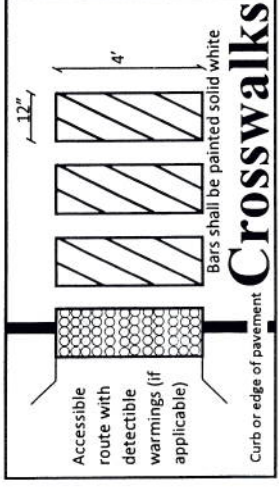

City of Temple Terrace Pavement Markings

Revised 07/2018

Fire Lane Signage

Fire Lane

Crosswalks

Loading Zone

Fire Dept. Connections

Stop Bar

Directional Arrows