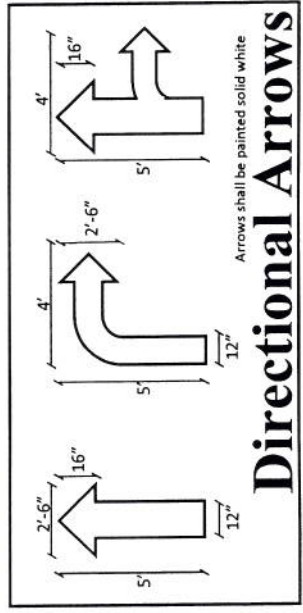

City of Temple Terrace Pavement Markings

Revised 07/2018

Fire Lane Signage

Fire Lane

Crosswalks

Loading Zone

Fire Dept. Connections

Stop Bar

Directional Arrows